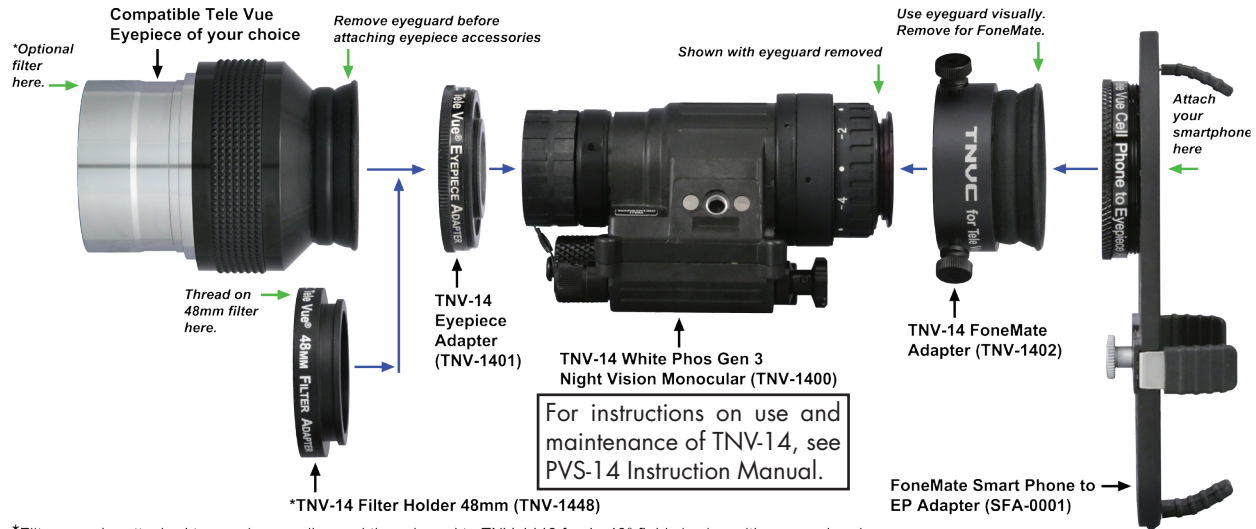

*Filters can be attached to eyepiece or diagonal threads and to TNV-1448 for 1x 40° field viewing with monocular alone.

Widefield Visual

Stand-alone monocular will deliver 1x and a 40° true field. Add the [TNV-14 Eyepiece Adapter \(TNV-1401\)](#) plus [TNV-14 Filter Holder 48mm \(TNV-1448\)](#) to the objective lens of the TNV/PVS-14, thread on a 6nm hydrogen-alpha filter and enjoy a hand-held, sweeping views of the night sky. Imagine seeing Barnard's Loop and surrounding Orion constellation in its entirety!

Widefield Imaging

To the above, add a [TNV-14 FoneMate Adapter \(TNV-1402\)](#) to the monocular's eyepiece and attach a [FoneMate smart phone mount \(SFA-0001\)](#). Now use your smartphone to capture images and video of the sky.

Telescope Use

Ready for a 3-times effective aperture boost of your telescope, elevating your portable scope to light bucket performance? The [TNV-14 Eyepiece Adapter \(TNV-1401\)](#) turns select Tele Vue eyepieces into night vision eyepieces! Simply thread the adapter onto the TNV/PVS-14's objective, attach any compatible Tele Vue eyepiece (other side) to the other end of the adapter and now you have afocal night vision from low to high power. Naturally, the larger the exit pupil, the more photons there are for the tube to multiply. So you don't want to use an eyepiece that produces too small of an exit pupil with your scope. Of course you can also image through the system with the [TNV-14 FoneMate Adapter \(TNV-1402\)](#) / [FoneMate Smart Phone to EP Adapter \(SFA-0001\)](#) combo mentioned above and your phone.